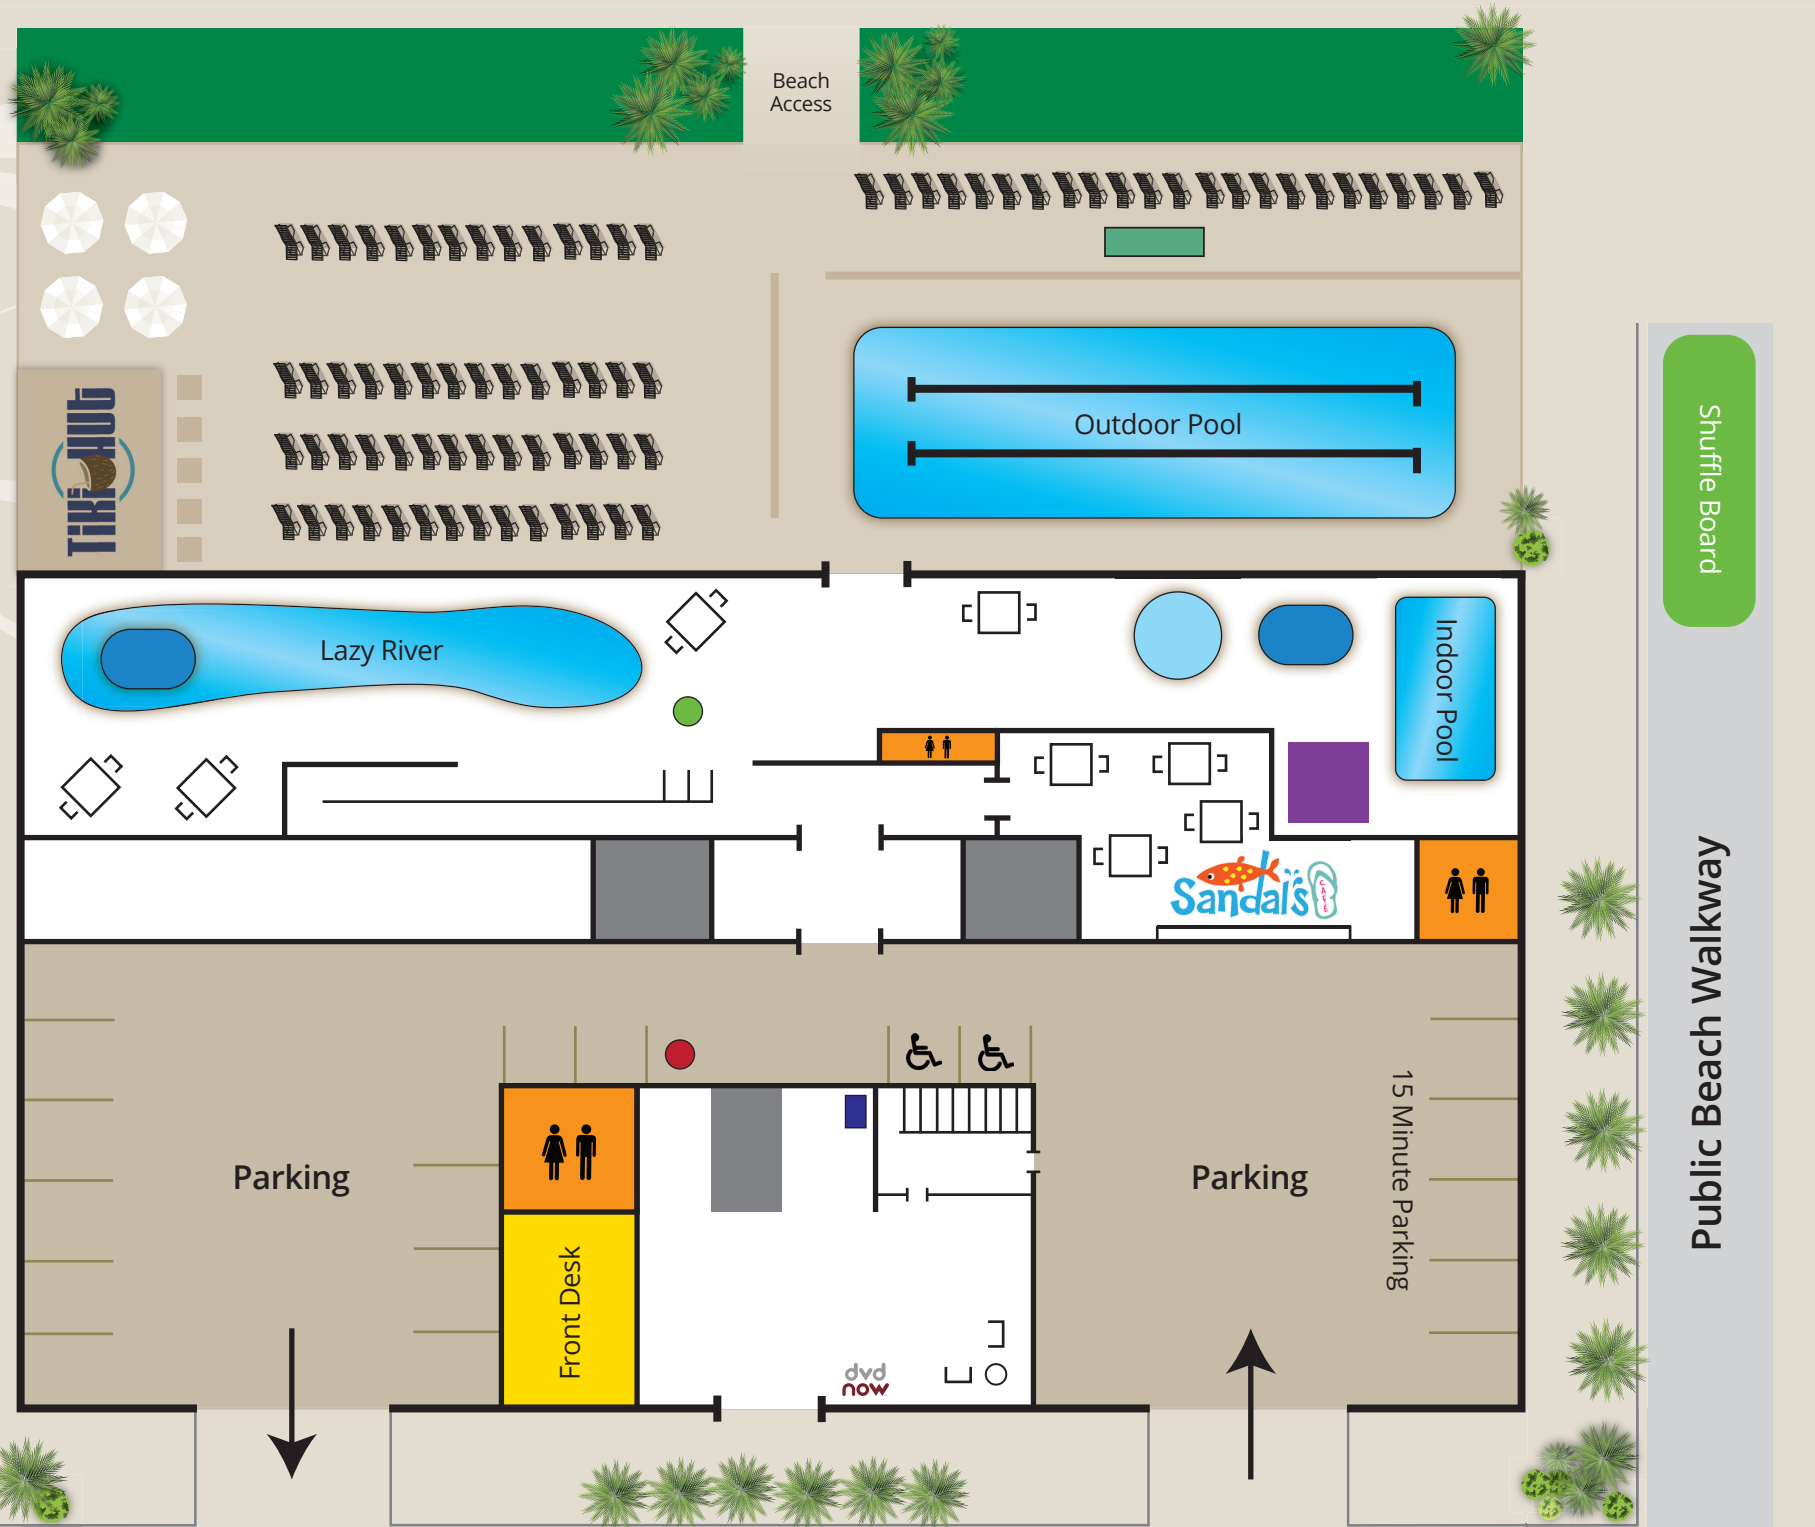

Atlantic Ocean

Property Map Legend

- Hot Tub
- Kiddie Pool
- Towels
- Elevator
- Giant Chess
- Tiki Hut
- Sandals Café
- Luggage Carts
- Restrooms
- Ping Pong Table
- ATM
- Handicap Parking

South Ocean Boulevard

Parking Lot (Additional 3rd Row Parking Lot Off Cassandra Lane)

22nd Ave South